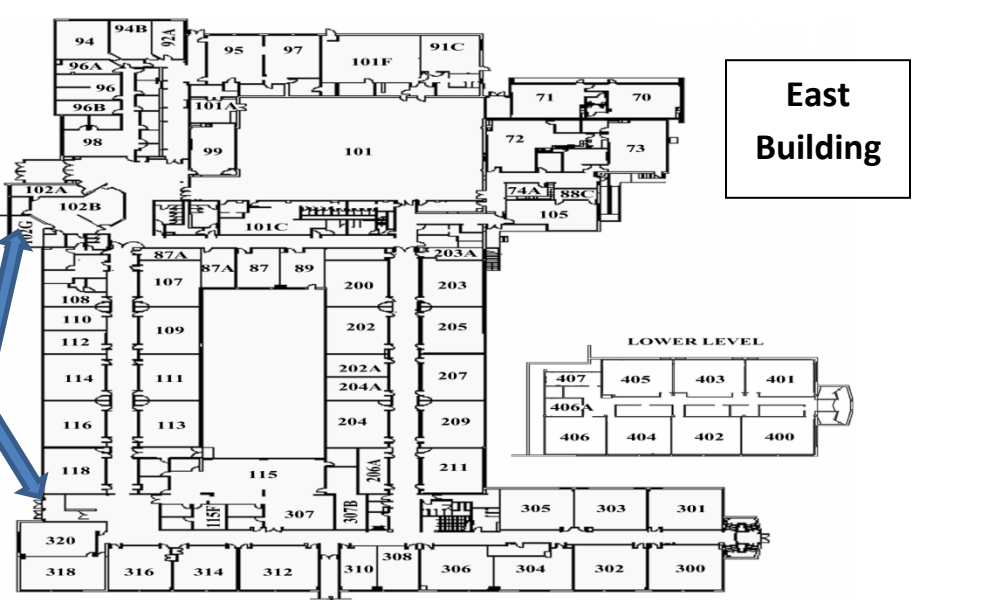

As of 05/2015

#1
CHERRY CREEK HIGH SCHOOL
WEST BUILDING
9300 E Union Ave
Greenwood Village, CO 80111
720.554.2285

WEST Building

IC Building

Tunnel to Fine Arts

Fine Arts Building

Tunnel to IC

East Building