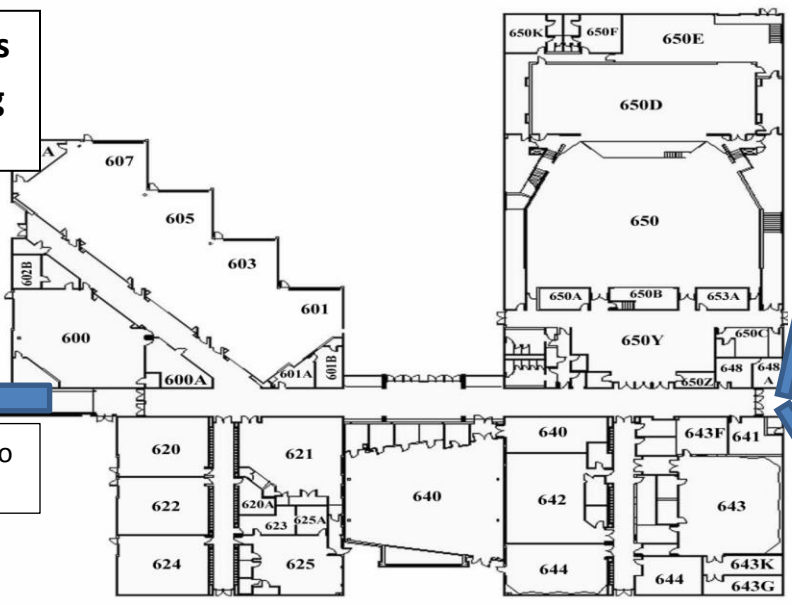

As of 05/2015

#1  
CHERRY CREEK HIGH SCHOOL  
WEST BUILDING  
9300 E Union Ave  
Greenwood Village, CO 80111  
720.554.2285

**WEST  
Building**

**IC  
Building**

**Tunnel to  
Fine Arts**

**Fine Arts  
Building**

**Tunnel to  
IC**

**East  
Building**