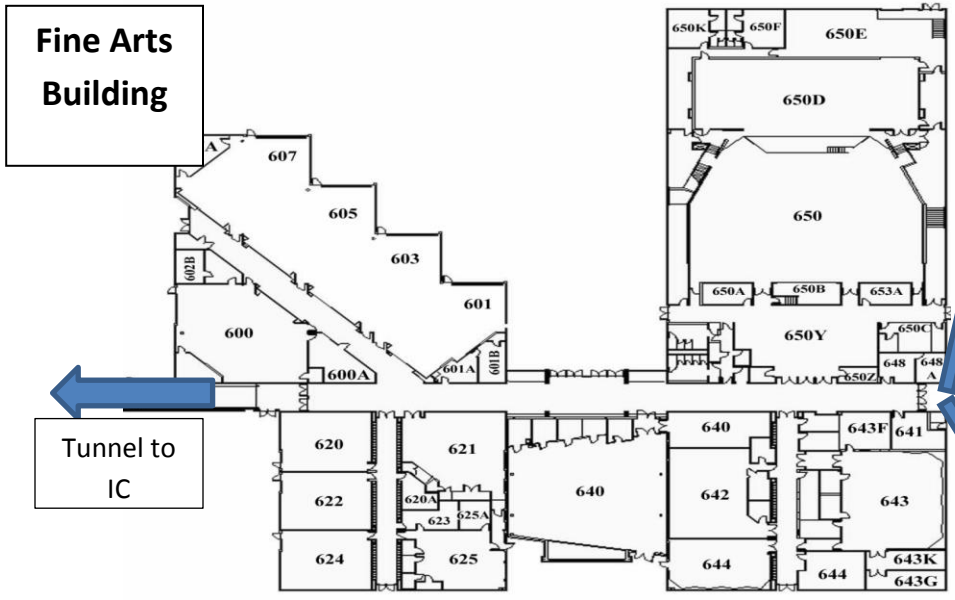

As of 05/2015

#1
CHERRY CREEK HIGH SCHOOL
WEST BUILDING
9300 E Union Ave
Greenwood Village, CO 80111
720.554.2285

WEST Building

IC Building

Tunnel to Fine Arts

Fine Arts Building

Tunnel to IC

East Building

CHERRY CREEK HIGH SCHOOL

CAMPUS MAP