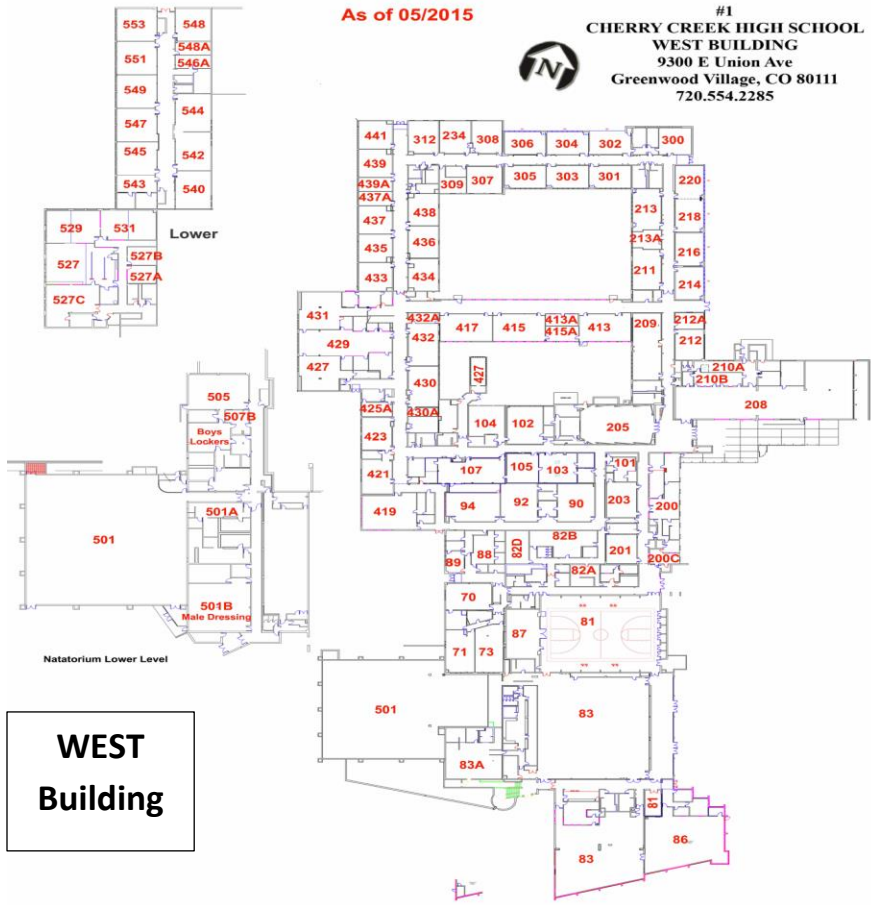

As of 05/2015

#1  
CHERRY CREEK HIGH SCHOOL  
WEST BUILDING  
9300 E Union Ave  
Greenwood Village, CO 80111  
720.554.2285

**WEST  
Building**

**IC  
Building**

**Tunnel to  
Fine Arts**

**Fine Arts  
Building**

**Tunnel to  
IC**

**East  
Building**

## CAMPUS MAP