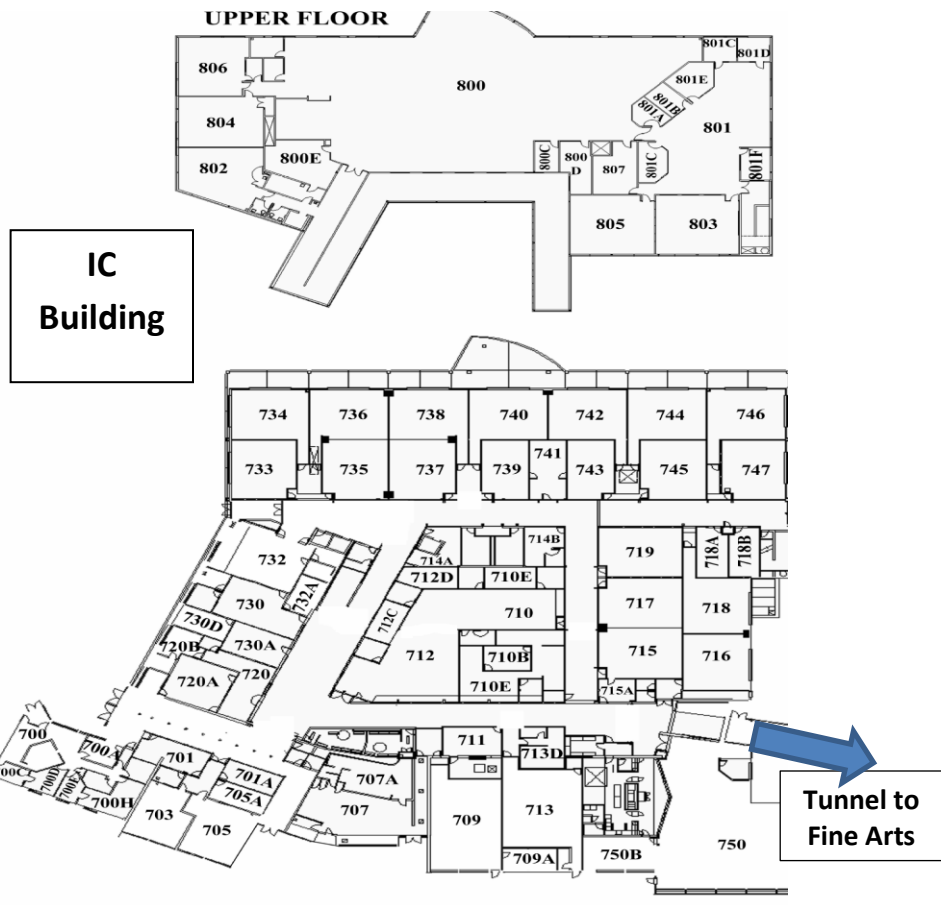

As of 05/2015

#1
CHERRY CREEK HIGH SCHOOL
WEST BUILDING
9300 E Union Ave
Greenwood Village, CO 80111
720.554.2285

WEST Building

IC Building

Tunnel to Fine Arts

Fine Arts Building

Tunnel to IC

East Building

CHERRY CREEK HIGH SCHOOL

CAMPUS MAP