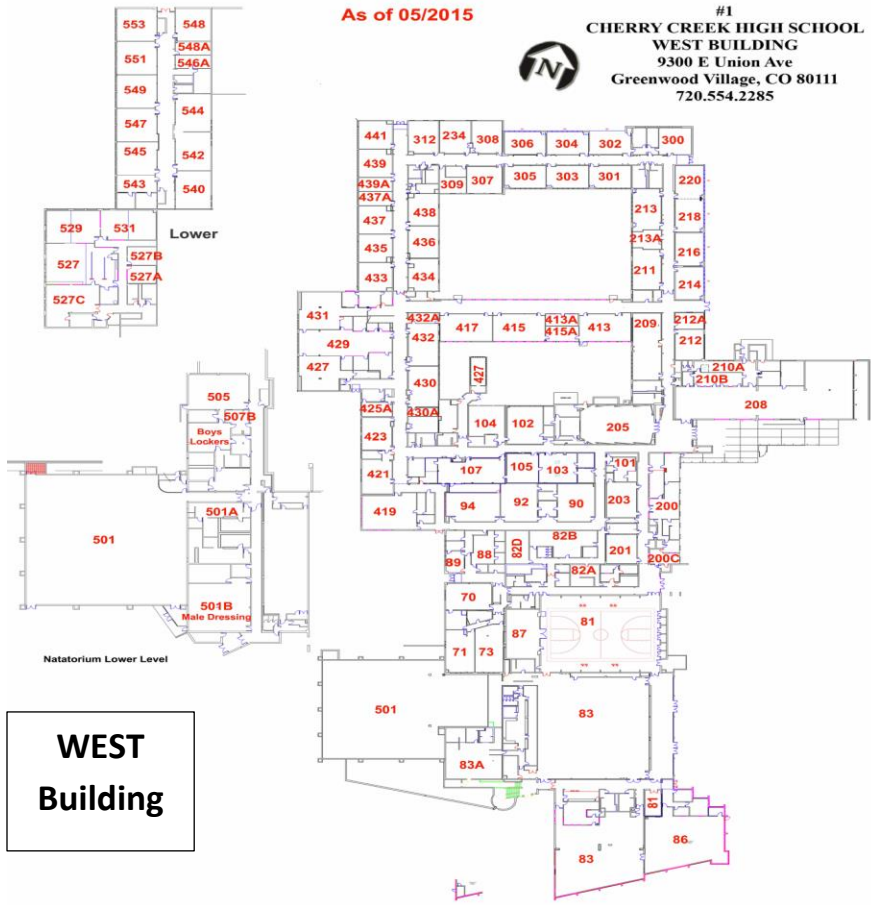

As of 05/2015

#1
CHERRY CREEK HIGH SCHOOL
WEST BUILDING
9300 E Union Ave
Greenwood Village, CO 80111
720.554.2285

WEST Building

IC Building

Tunnel to Fine Arts

Fine Arts Building

Tunnel to IC

East Building

CHERRY CREEK HIGH SCHOOL

CAMPUS MAP