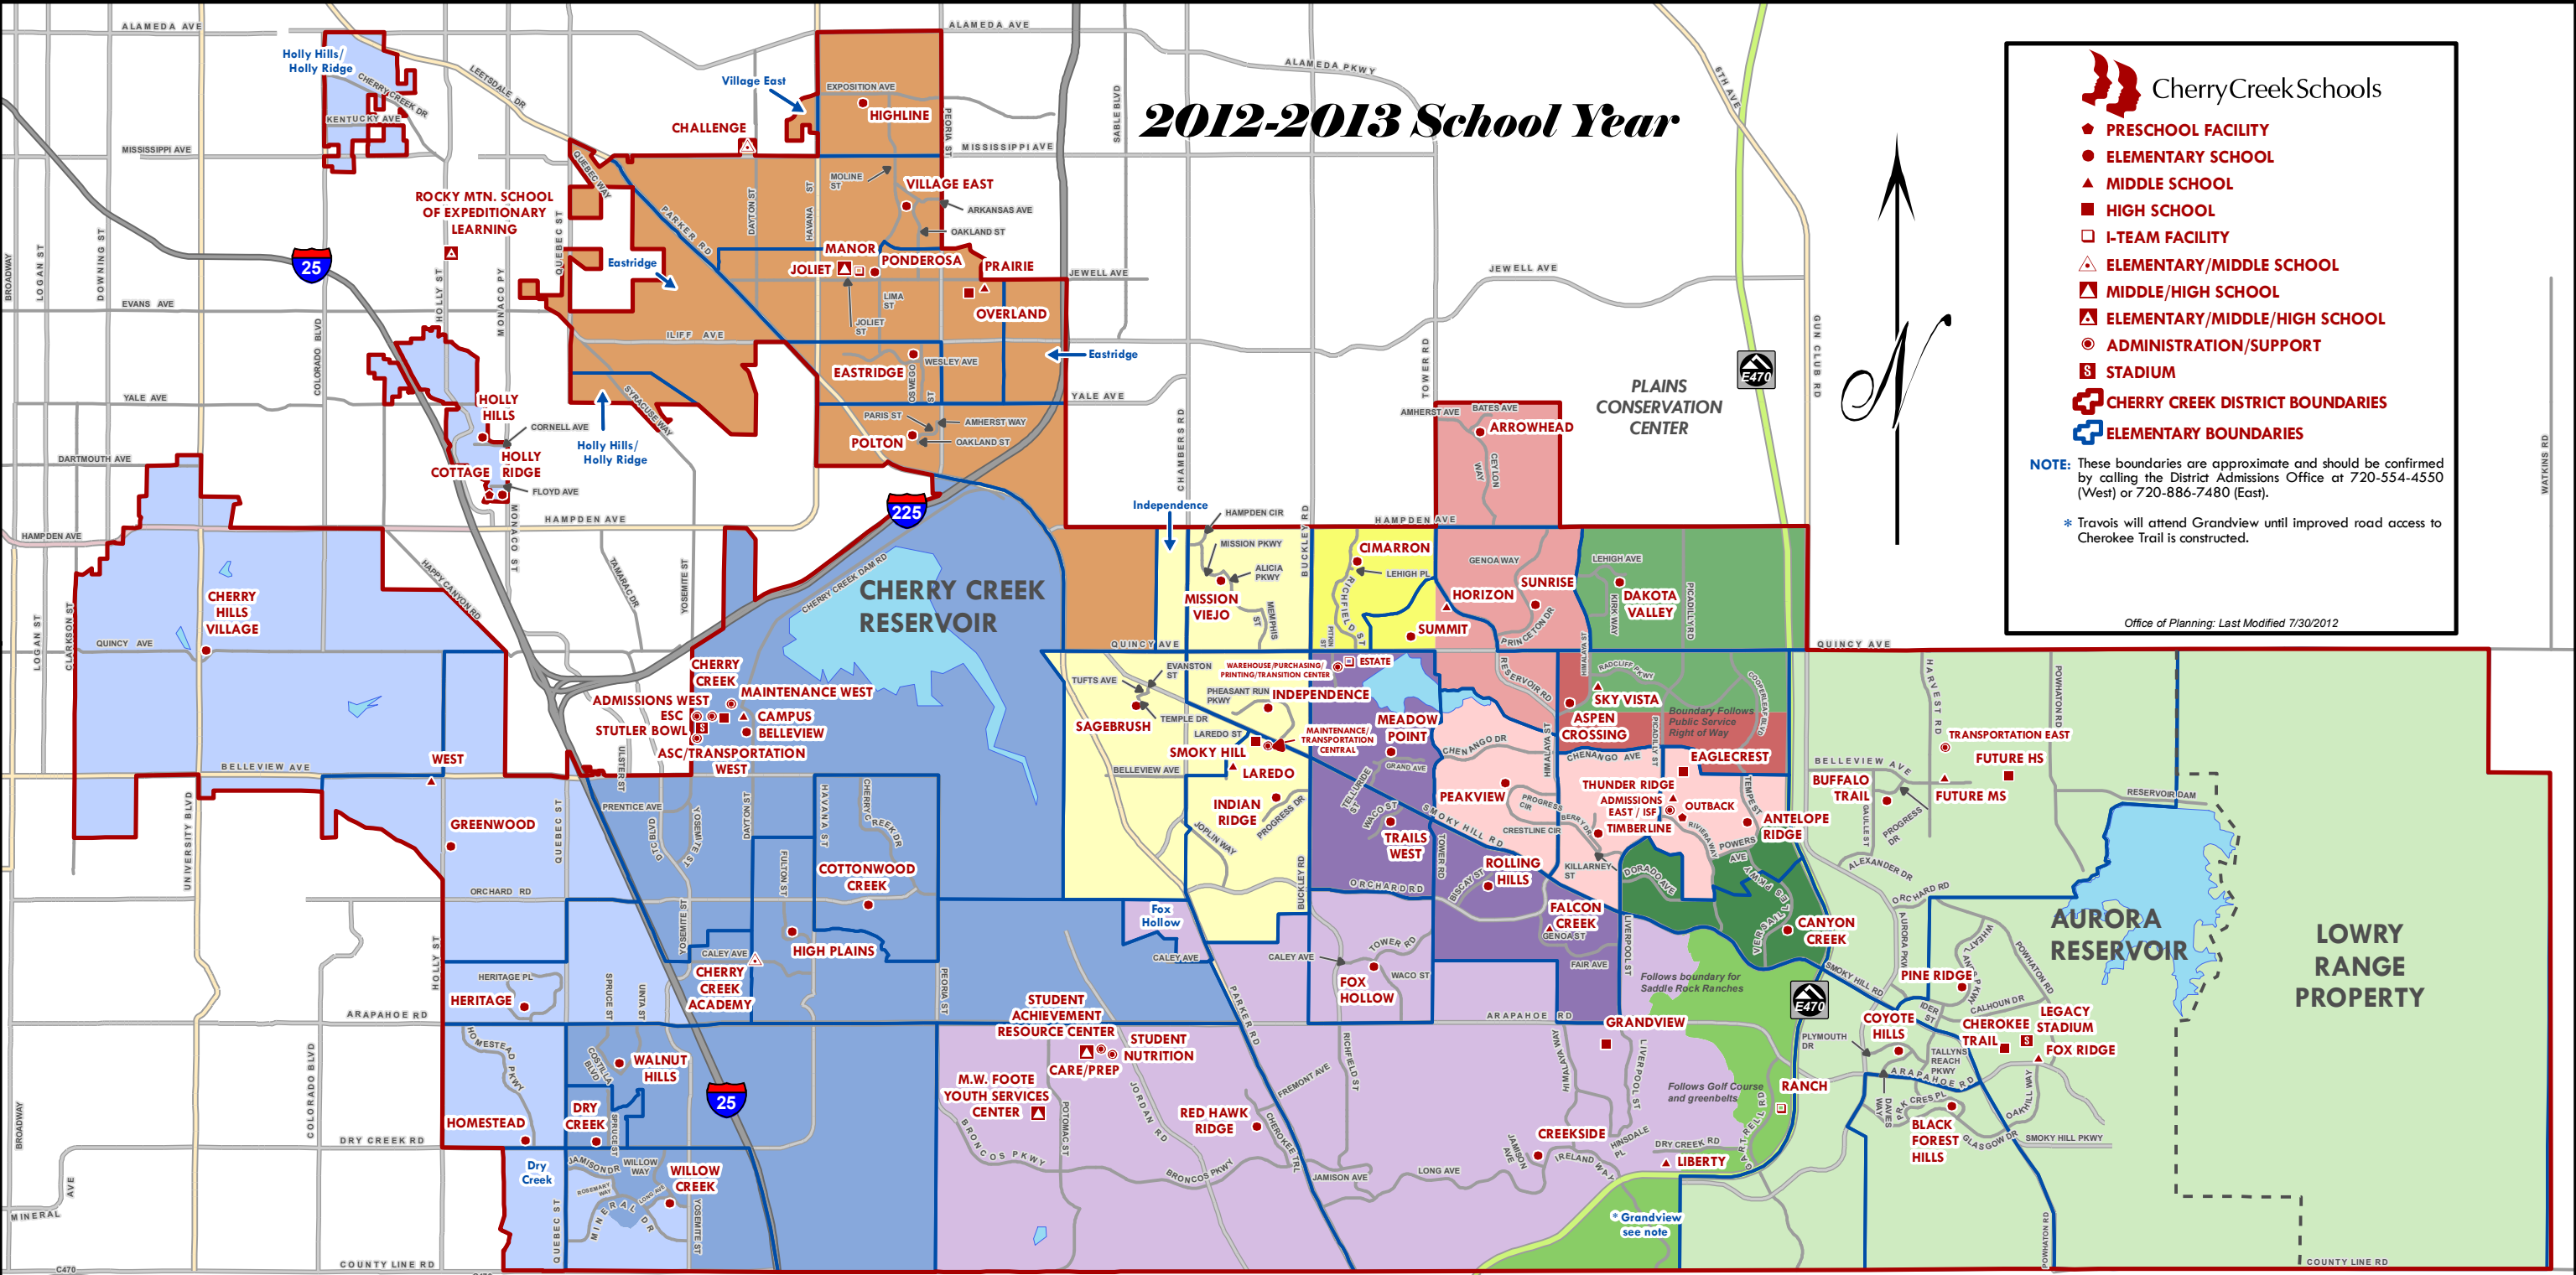

# 2012-2013 School Year

- ◆ PRESCHOOL FACILITY
- ELEMENTARY SCHOOL
- ▲ MIDDLE SCHOOL
- HIGH SCHOOL
- I-TEAM FACILITY
- △ ELEMENTARY/MIDDLE SCHOOL
- ▴ MIDDLE/HIGH SCHOOL
- ▾ ELEMENTARY/MIDDLE/HIGH SCHOOL
- ◎ ADMINISTRATION/SUPPORT
- STADIUM
- ⊕ CHERRY CREEK DISTRICT BOUNDARIES
- ⊕ ELEMENTARY BOUNDARIES

**NOTE:** These boundaries are approximate and should be confirmed by calling the District Admissions Office at 720-554-4550 (West) or 720-886-7480 (East).

\* Travois will attend Grandview until improved road access to Cherokee Trail is constructed.

Office of Planning: Last Modified 7/30/2012

Cherokee Trail / Fox Ridge	Cherokee Trail / Sky Vista	Cherry Creek / Campus	Eaglecrest / Horizon	Eaglecrest / Thunder Ridge	Grandview / Liberty	Smoky Hill / Horizon
Cherokee Trail / Liberty	Cherokee Trail / Thunder Ridge	Cherry Creek / West	Eaglecrest / Sky Vista	Grandview / Falcon Creek	Overland / Prairie	Smoky Hill / Laredo