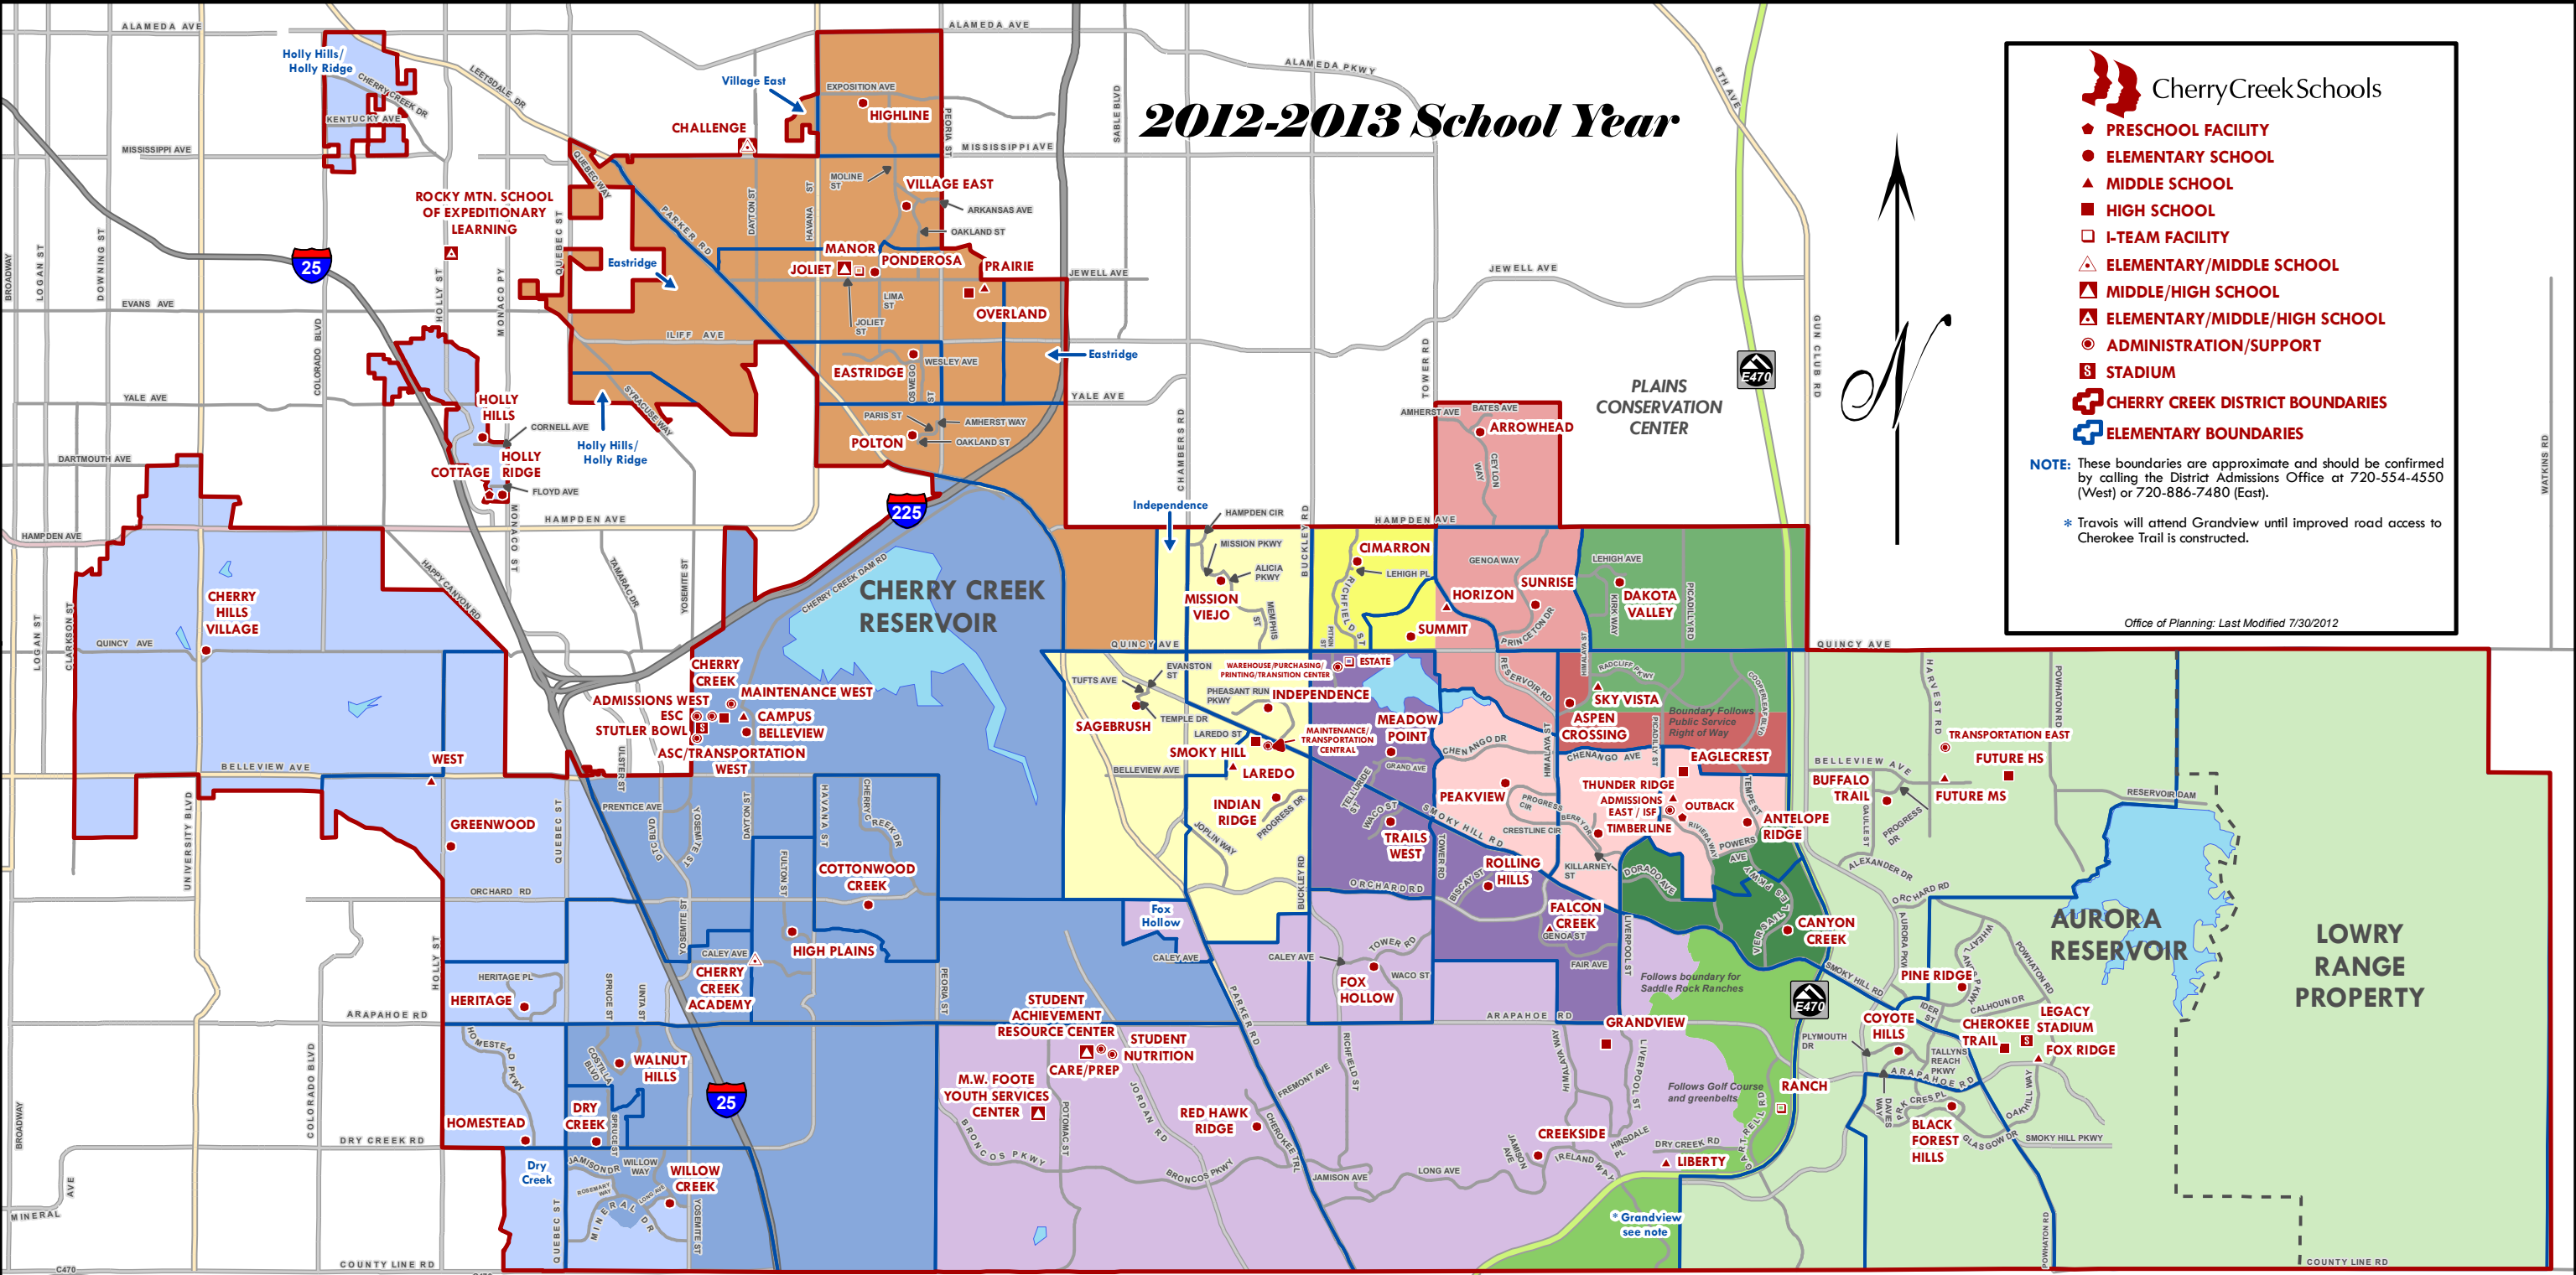

2012-2013 School Year

- ◆ PRESCHOOL FACILITY
- ELEMENTARY SCHOOL
- ▲ MIDDLE SCHOOL
- HIGH SCHOOL
- I-TEAM FACILITY
- △ ELEMENTARY/MIDDLE SCHOOL
- ▴ MIDDLE/HIGH SCHOOL
- ▾ ELEMENTARY/MIDDLE/HIGH SCHOOL
- ◎ ADMINISTRATION/SUPPORT
- STADIUM
- ⊕ CHERRY CREEK DISTRICT BOUNDARIES
- ⊕ ELEMENTARY BOUNDARIES

NOTE: These boundaries are approximate and should be confirmed by calling the District Admissions Office at 720-554-4550 (West) or 720-886-7480 (East).

* Travois will attend Grandview until improved road access to Cherokee Trail is constructed.

Office of Planning: Last Modified 7/30/2012

Cherokee Trail / Fox Ridge	Cherokee Trail / Sky Vista	Cherry Creek / Campus	Eaglecrest / Horizon	Eaglecrest / Thunder Ridge	Grandview / Liberty	Smoky Hill / Horizon
Cherokee Trail / Liberty	Cherokee Trail / Thunder Ridge	Cherry Creek / West	Eaglecrest / Sky Vista	Grandview / Falcon Creek	Overland / Prairie	Smoky Hill / Laredo